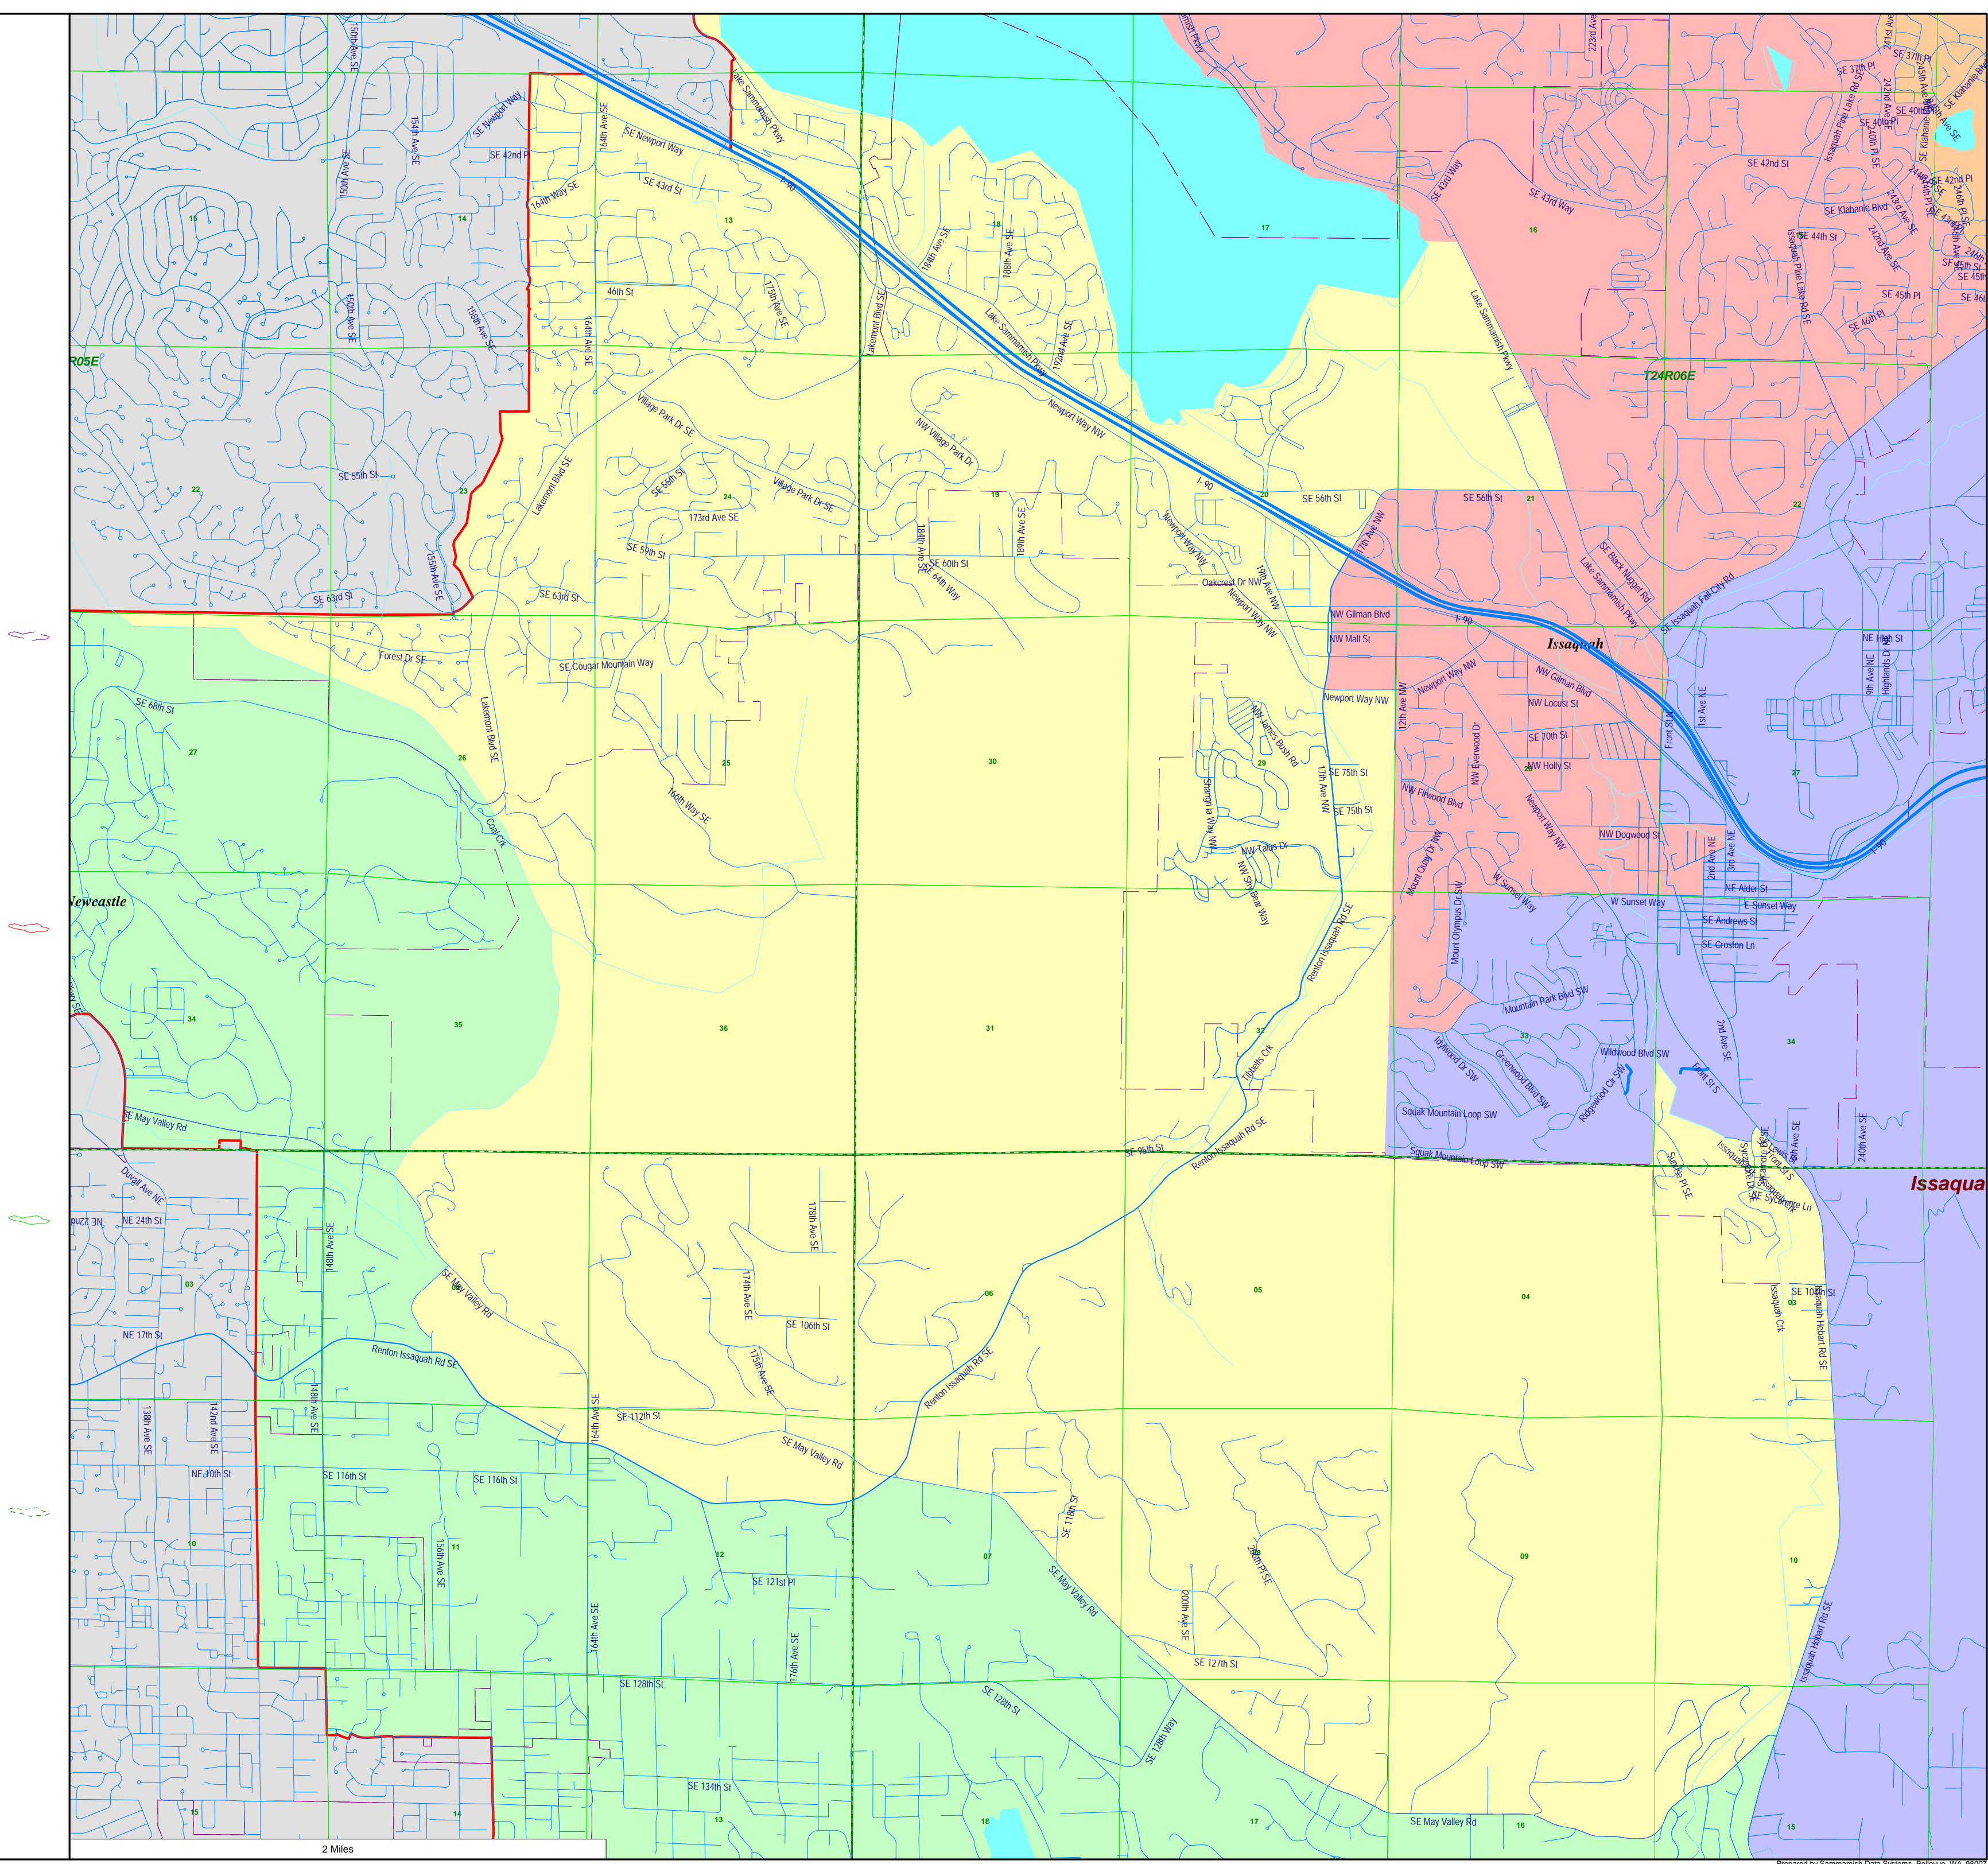

City Limits

District Outline

Sectional Centers

Townships

5 Miles

Issaquah School District District Summary Report

Director District Number	Ideal Population	Total Population	Deviation from Ideal	% Deviation from Ideal	White Population	Hispanic Origin (of any race)	Non White & Mixed
1st	24,055	24,036	-19	-0.08	13,814	1,380	10,222
2nd	24,055	24,058	3	0.01	13,556	1,975	10,502
3rd	24,055	24,051	-4	-0.02	12,123	1,412	11,928
4th	24,055	24,063	8	0.03	14,736	1,645	9,327
5th	24,055	24,066	11	0.05	14,483	1,547	9,583
Totals.....		<u>120,274</u>	<u>-1</u>		<u>68,712</u>	<u>7,959</u>	<u>51,562</u>

Issaquah School District

Summary of Population by Race and Hispanic Origin

District Number	Total Population	Total Population by Race							Two or More Races	Hispanic Origin (of any race)
		Single Race								
		Total	White	Black African American	American Indian and Alaska Native	Asian	Native Hawaiian and Other Pacific Islander	Other Race	Total	
1st	24,036	21,872	13,814	472	70	7,035	43	438	2,164	1,380
2nd	24,058	21,432	13,556	628	160	6,224	68	796	2,626	1,975
3rd	24,051	21,871	12,123	357	56	8,915	21	399	2,180	1,412
4th	24,063	21,726	14,736	510	80	5,777	27	596	2,337	1,645
5th	24,066	22,042	14,483	289	60	6,696	31	483	2,024	1,547
Totals.....	<u>120,274</u>	<u>108,943</u>	<u>68,712</u>	<u>2,256</u>	<u>426</u>	<u>34,647</u>	<u>190</u>	<u>2,712</u>	<u>11,331</u>	<u>7,959</u>

- 1st District
- 2nd District
- 3rd District
- 4th District
- 5th District

City Limits

District Outline

Sectional Centers

Townships

1st District

2nd District

4th District

5th District

City Limits

District Outline

Sectional Centers

Townships

2 Miles

- 1st District
- 3rd District
- 4th District
- 5th District

City Limits