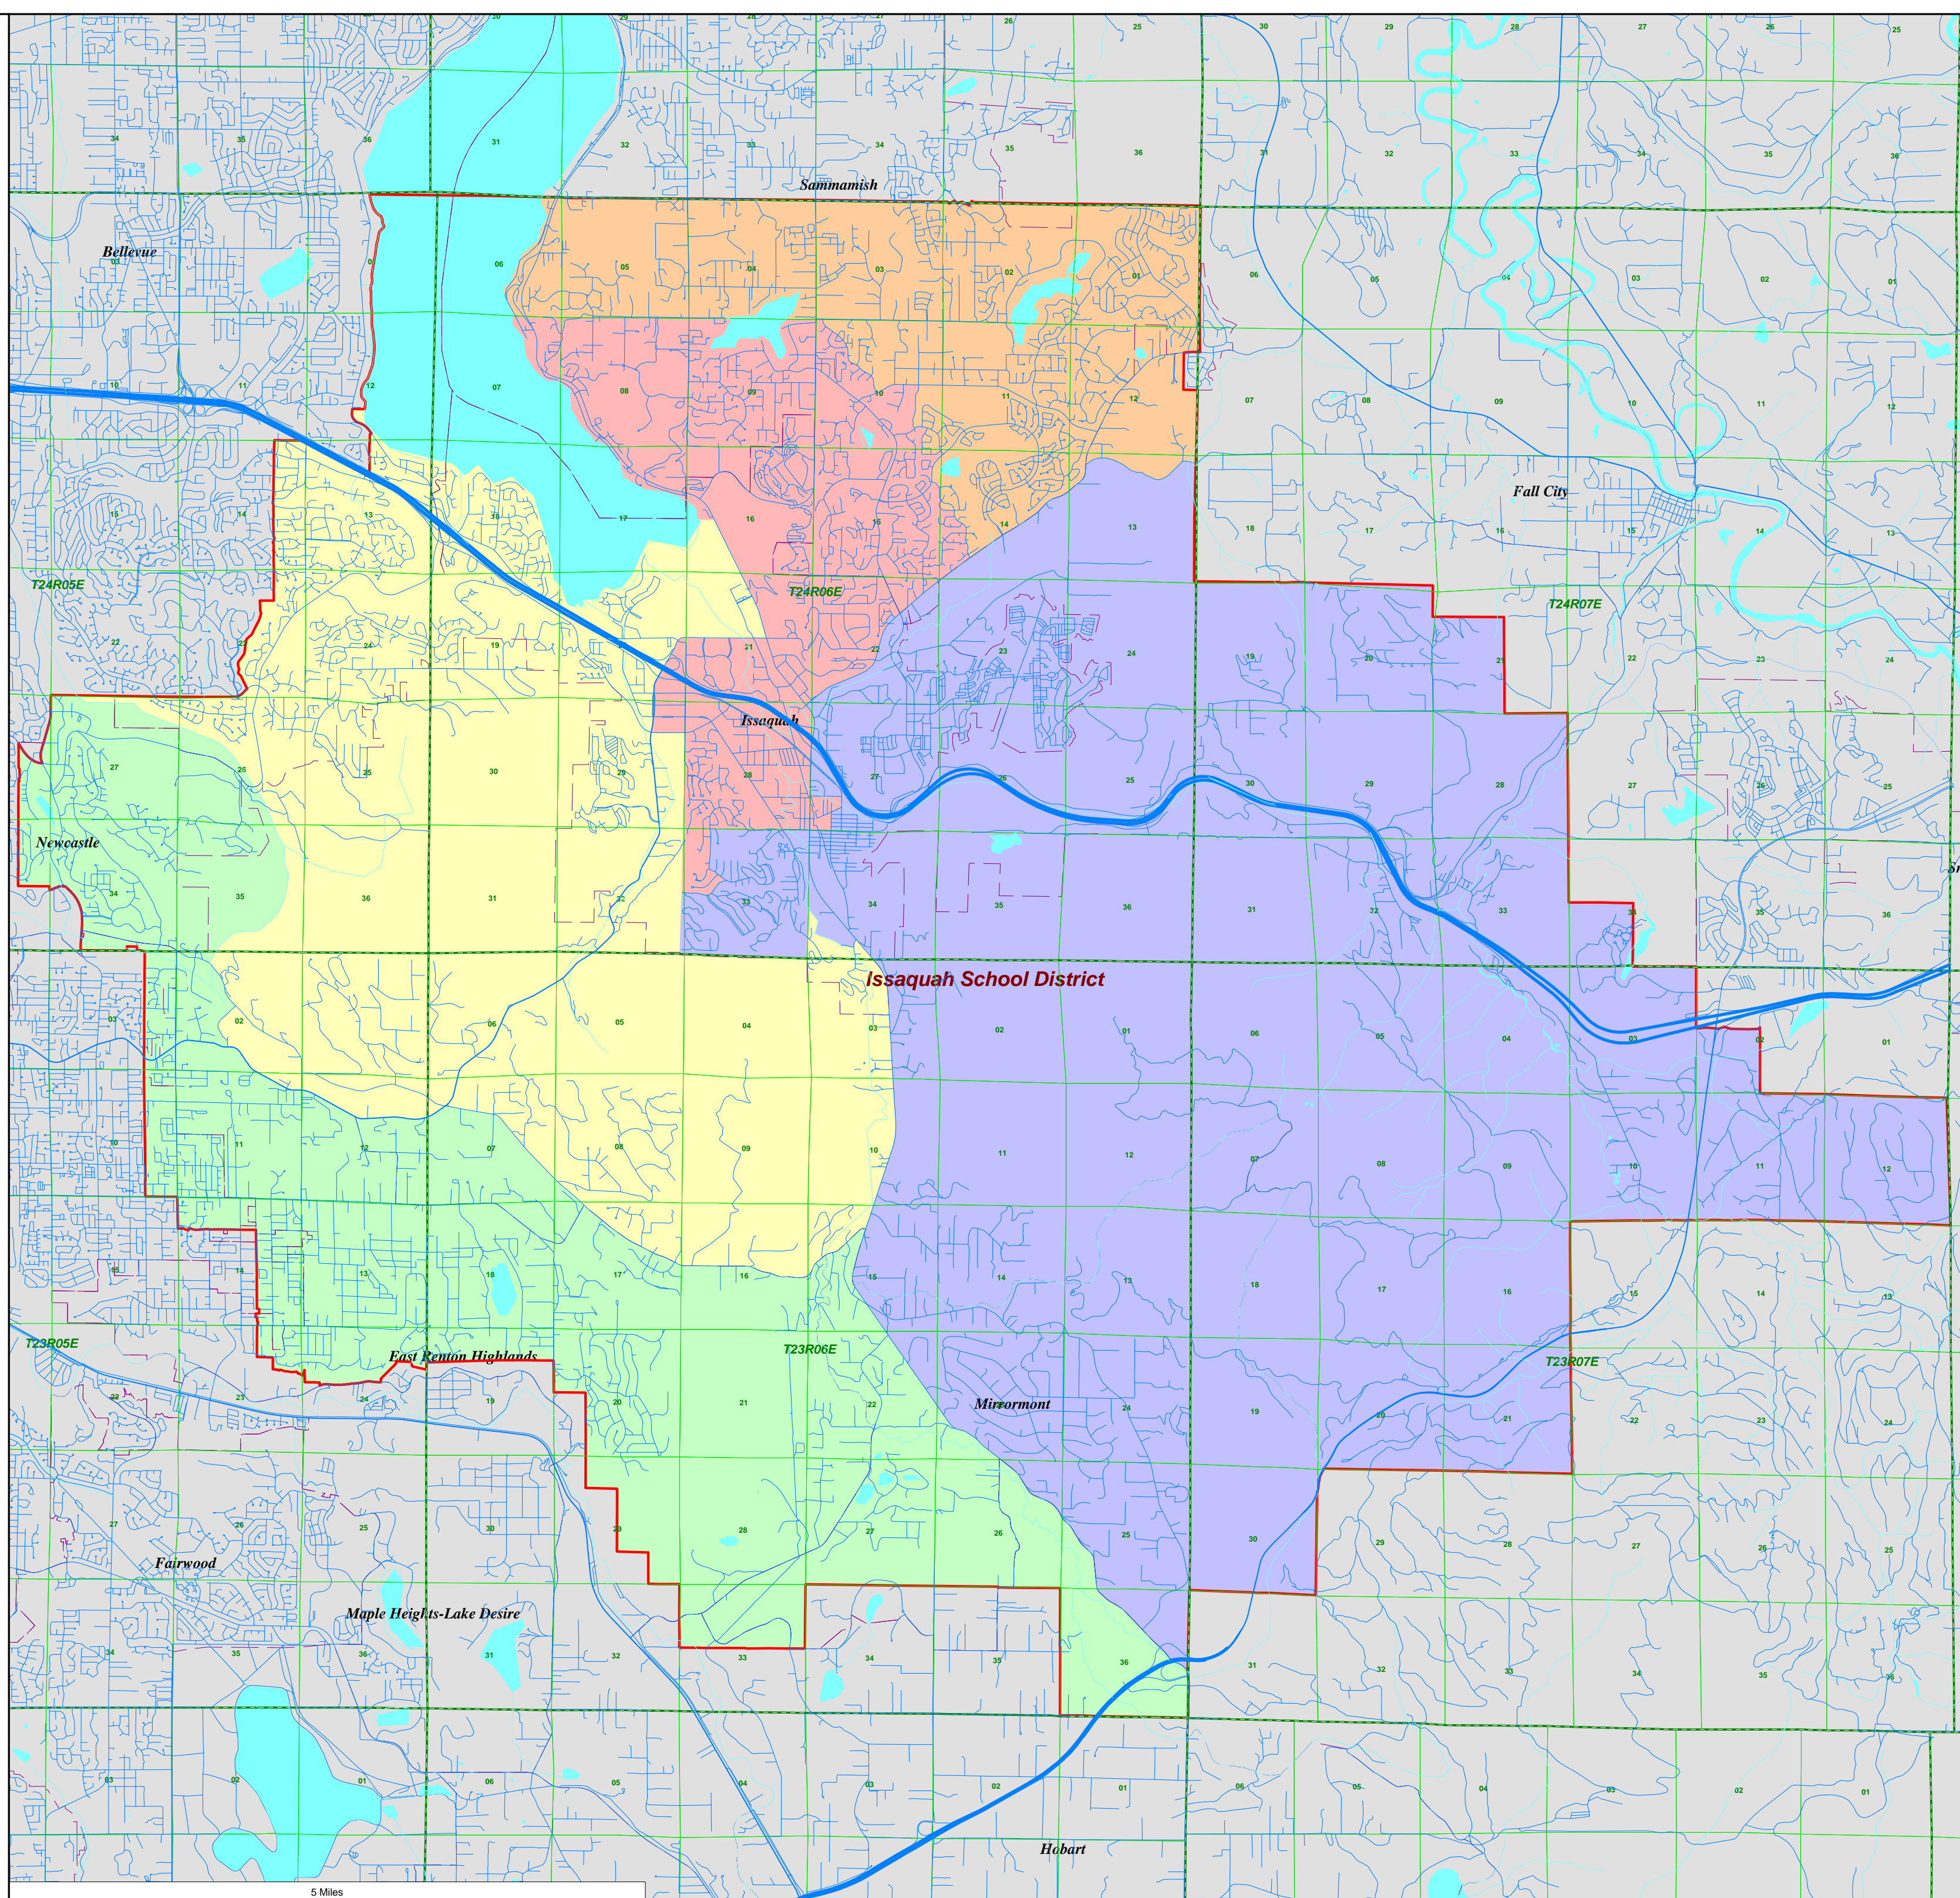

City Limits

District Outline

Sectional Centers

Townships

5 Miles

Issaquah School District District Summary Report

Director District Number	Ideal Population	Total Population	Deviation from Ideal	% Deviation from Ideal	White Population	Hispanic Origin (of any race)	Non White & Mixed
1st	24,055	24,036	-19	-0.08	13,814	1,380	10,222
2nd	24,055	24,058	3	0.01	13,556	1,975	10,502
3rd	24,055	24,051	-4	-0.02	12,123	1,412	11,928
4th	24,055	24,063	8	0.03	14,736	1,645	9,327
5th	24,055	24,066	11	0.05	14,483	1,547	9,583
Totals.....		<u>120,274</u>	<u>-1</u>		<u>68,712</u>	<u>7,959</u>	<u>51,562</u>

Issaquah School District

Summary of Population by Race and Hispanic Origin

District Number	Total Population	Total Population by Race							Two or More Races	Hispanic Origin (of any race)
		Single Race								
		Total	White	Black African American	American Indian and Alaska Native	Asian	Native Hawaiian and Other Pacific Islander	Other Race	Total	
1st	24,036	21,872	13,814	472	70	7,035	43	438	2,164	1,380
2nd	24,058	21,432	13,556	628	160	6,224	68	796	2,626	1,975
3rd	24,051	21,871	12,123	357	56	8,915	21	399	2,180	1,412
4th	24,063	21,726	14,736	510	80	5,777	27	596	2,337	1,645
5th	24,066	22,042	14,483	289	60	6,696	31	483	2,024	1,547
Totals.....	<u>120,274</u>	<u>108,943</u>	<u>68,712</u>	<u>2,256</u>	<u>426</u>	<u>34,647</u>	<u>190</u>	<u>2,712</u>	<u>11,331</u>	<u>7,959</u>

- 1st District
- 2nd District
- 3rd District
- 4th District
- 5th District

City Limits

District Outline

Sectional Centers

Townships

1st District

2nd District

4th District

5th District

City Limits

District Outline

Sectional Centers

Townships

2 Miles

- 1st District
- 3rd District
- 4th District
- 5th District

City Limits