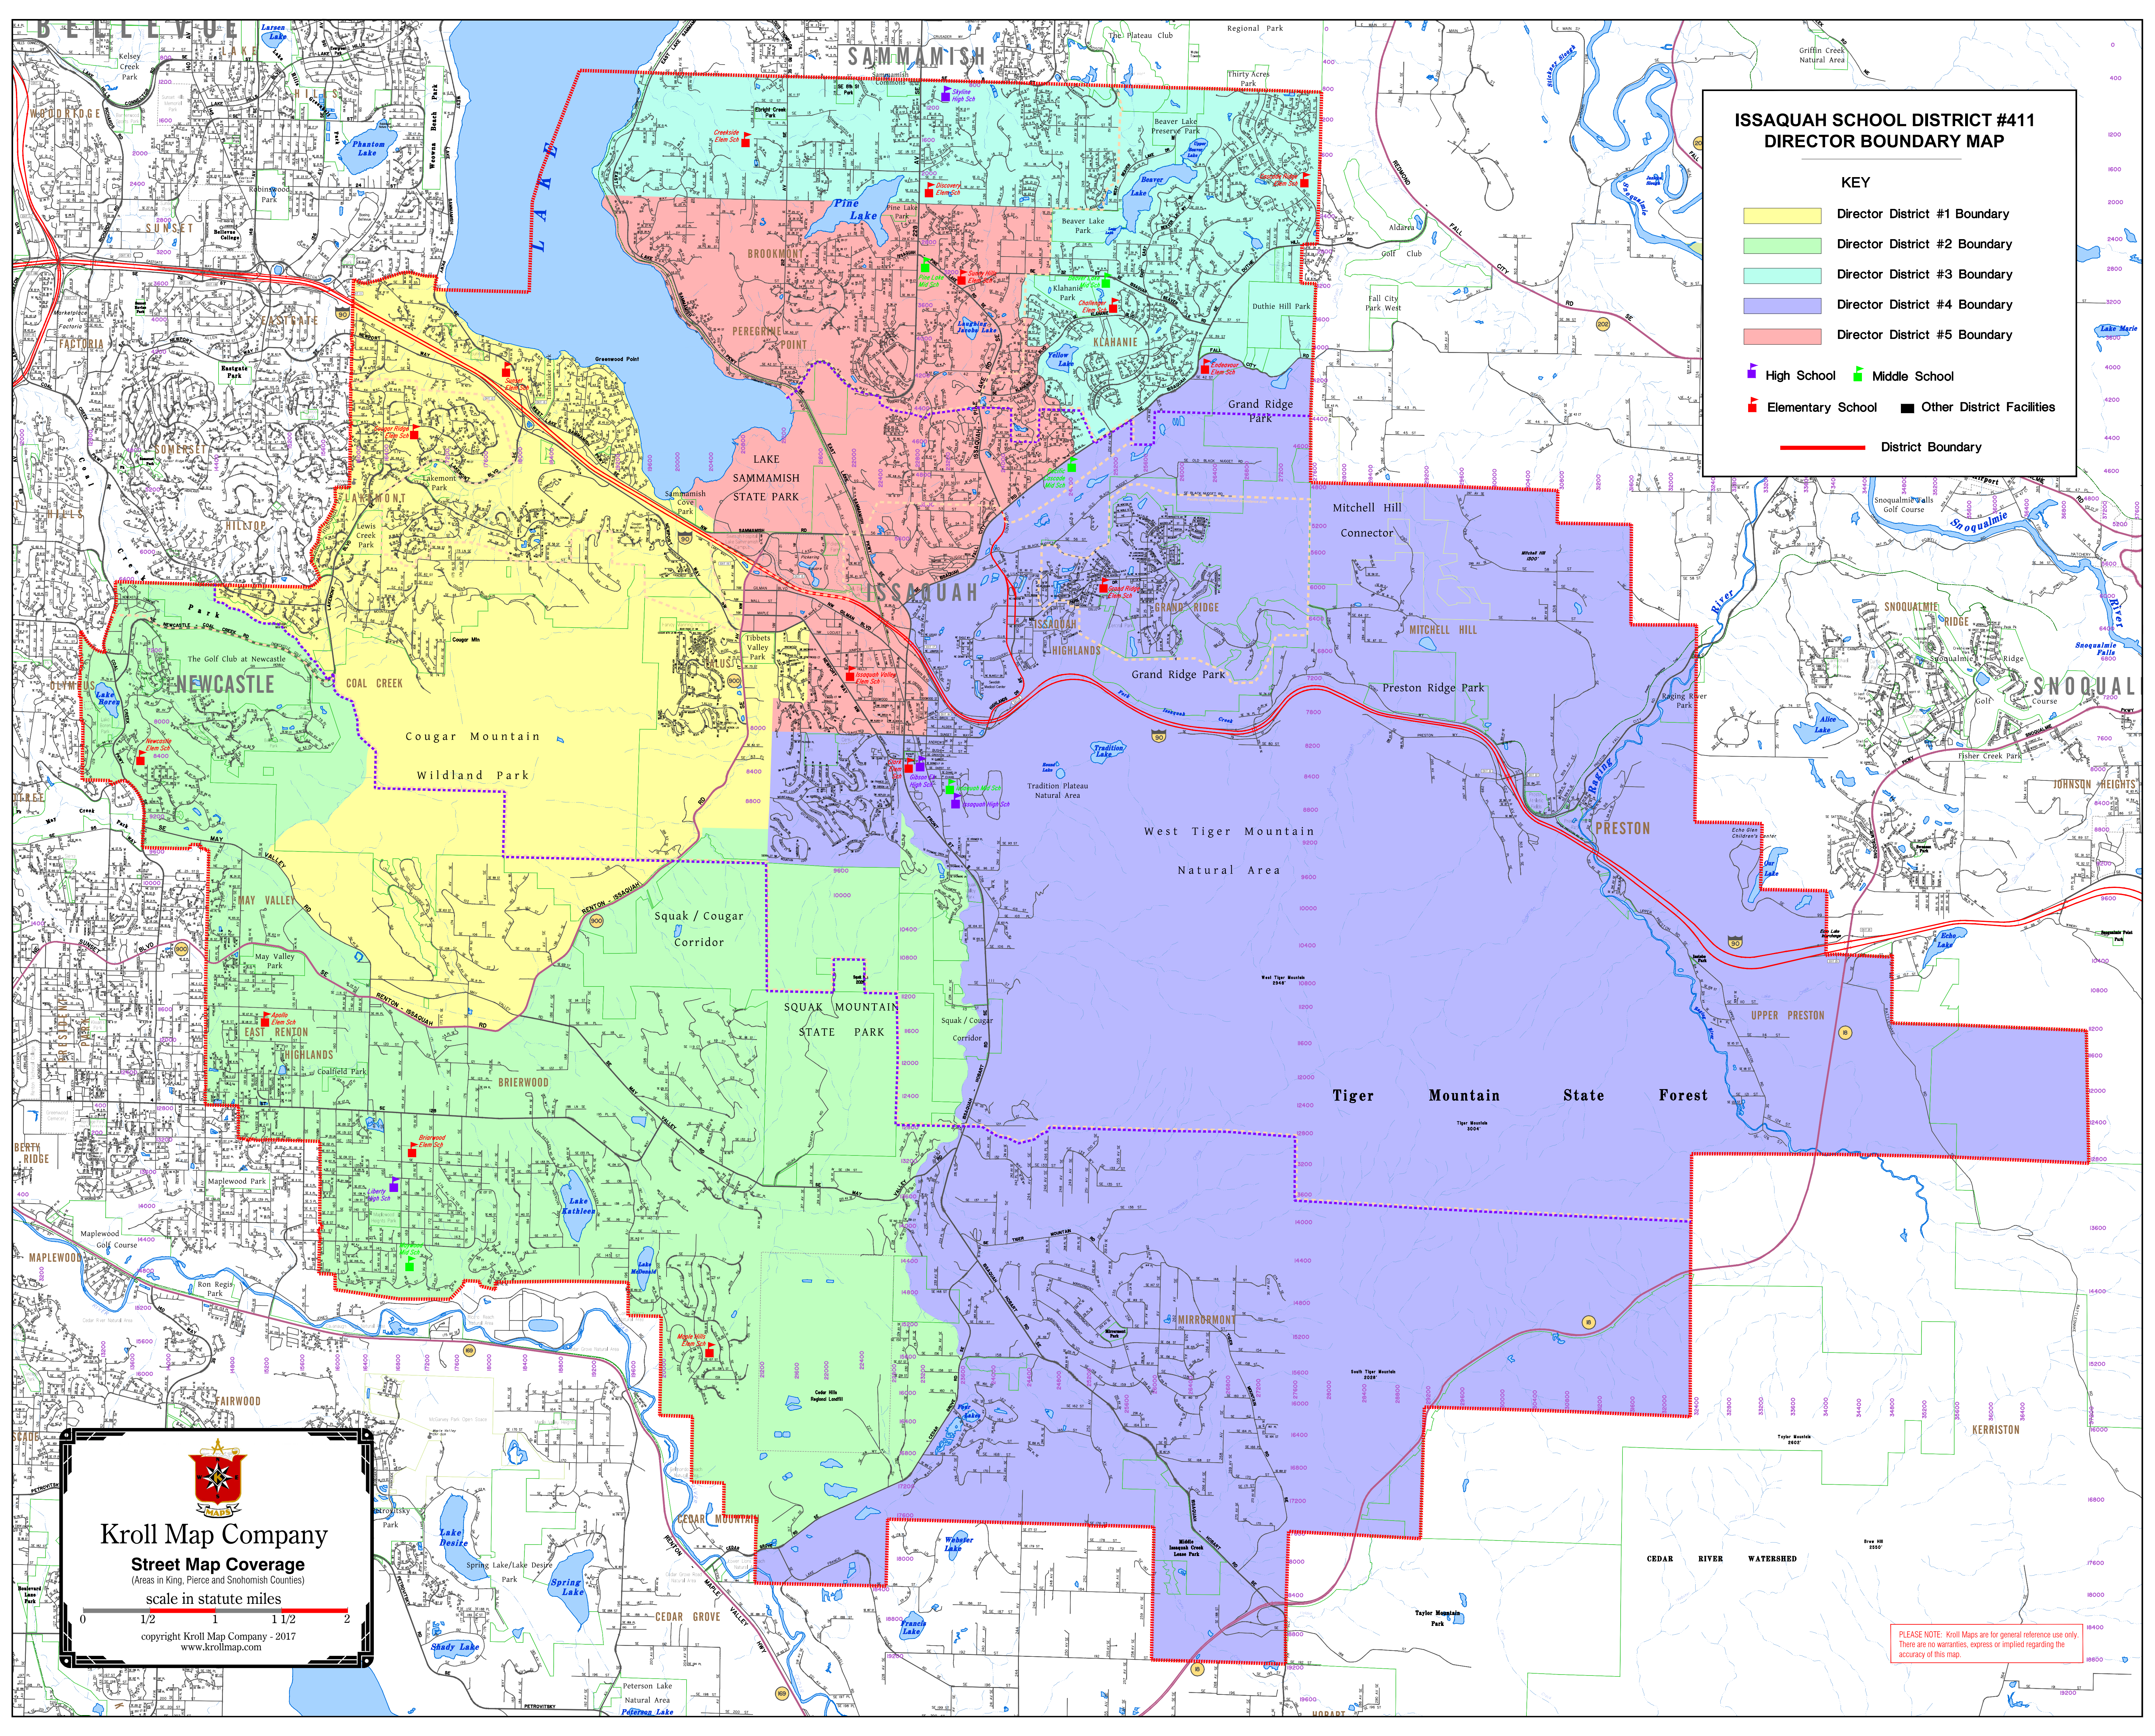

ISSAQUAH SCHOOL DISTRICT #411 DIRECTOR BOUNDARY MAP

KEY

- Director District #1 Boundary
- Director District #2 Boundary
- Director District #3 Boundary
- Director District #4 Boundary
- Director District #5 Boundary
- High School
- Middle School
- Elementary School
- Other District Facilities
- District Boundary

Kroll Map Company
Street Map Coverage
 (Areas in King, Pierce and Snohomish Counties)
 scale in statute miles
 0 1/2 1 1 1/2 2
 copyright Kroll Map Company - 2017
 www.krollmap.com

PLEASE NOTE: Kroll Maps are for general reference use only. There are no warranties, express or implied regarding the accuracy of this map.